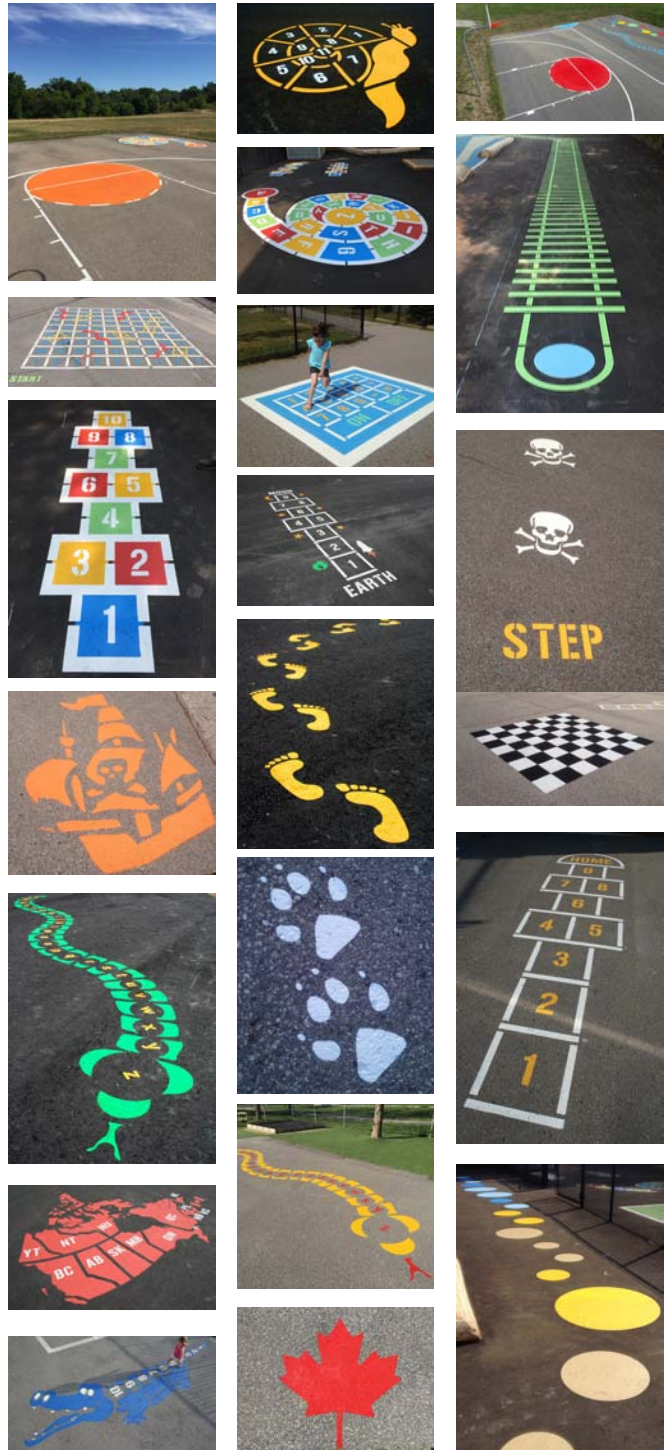

Sport Courts

Tennis Court - full court, white lines only	$500 each
Dodge-ball Court - full court, white lines only	$500 each
Basketball Court - full court with keys, white lines	$750 each
Basketball Key only - white lines only	$225 each
Basketball Key only - filled in with colour	$295 each
Ball Hockey/Mini Stick Court - white lines only	$400 each
Ball Hockey Crease only - filled in with colour	$95 each
Handball Court - white lines only	$400 each
Tetherball Court Circles - white lines only	$235 each

Footprints - Priced per set

Human Footprints	$12 each
Dinosaur Footprints	$16 each
Bear Footprints	$12 each
Wolf Footprints	$12 each

* Prices do not include HST.

* Minimum order of $750.00 applies to any job.

* All game sizes listed above are approximate.

© 2017 ProSeal Pavement Solutions Inc.