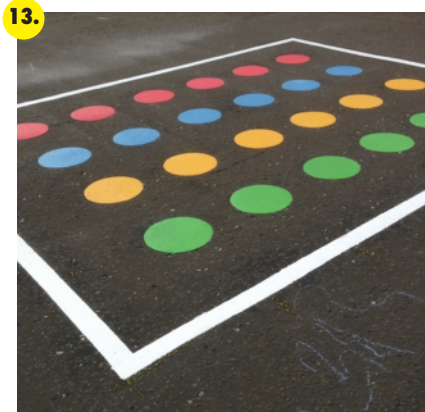

PAINTING SERVICES

PLAYGROUND GAME & SPORT COURT 2023-2024

Pavement Solutions Inc.
26-1730 McPherson Court
Pickering, ON L1W 3E6
Toronto: 416-750-0516
Durham Region: 905-619-0095
sales@pavementsolutions.ca

PLAYGROUND GAMES

*Prices do not include HST.
*Minimum order of $1000.00
*All game sizes listed above are approximate
© 2023 ProSeal Pavement Solutions Inc

www.pavementsolutions.ca